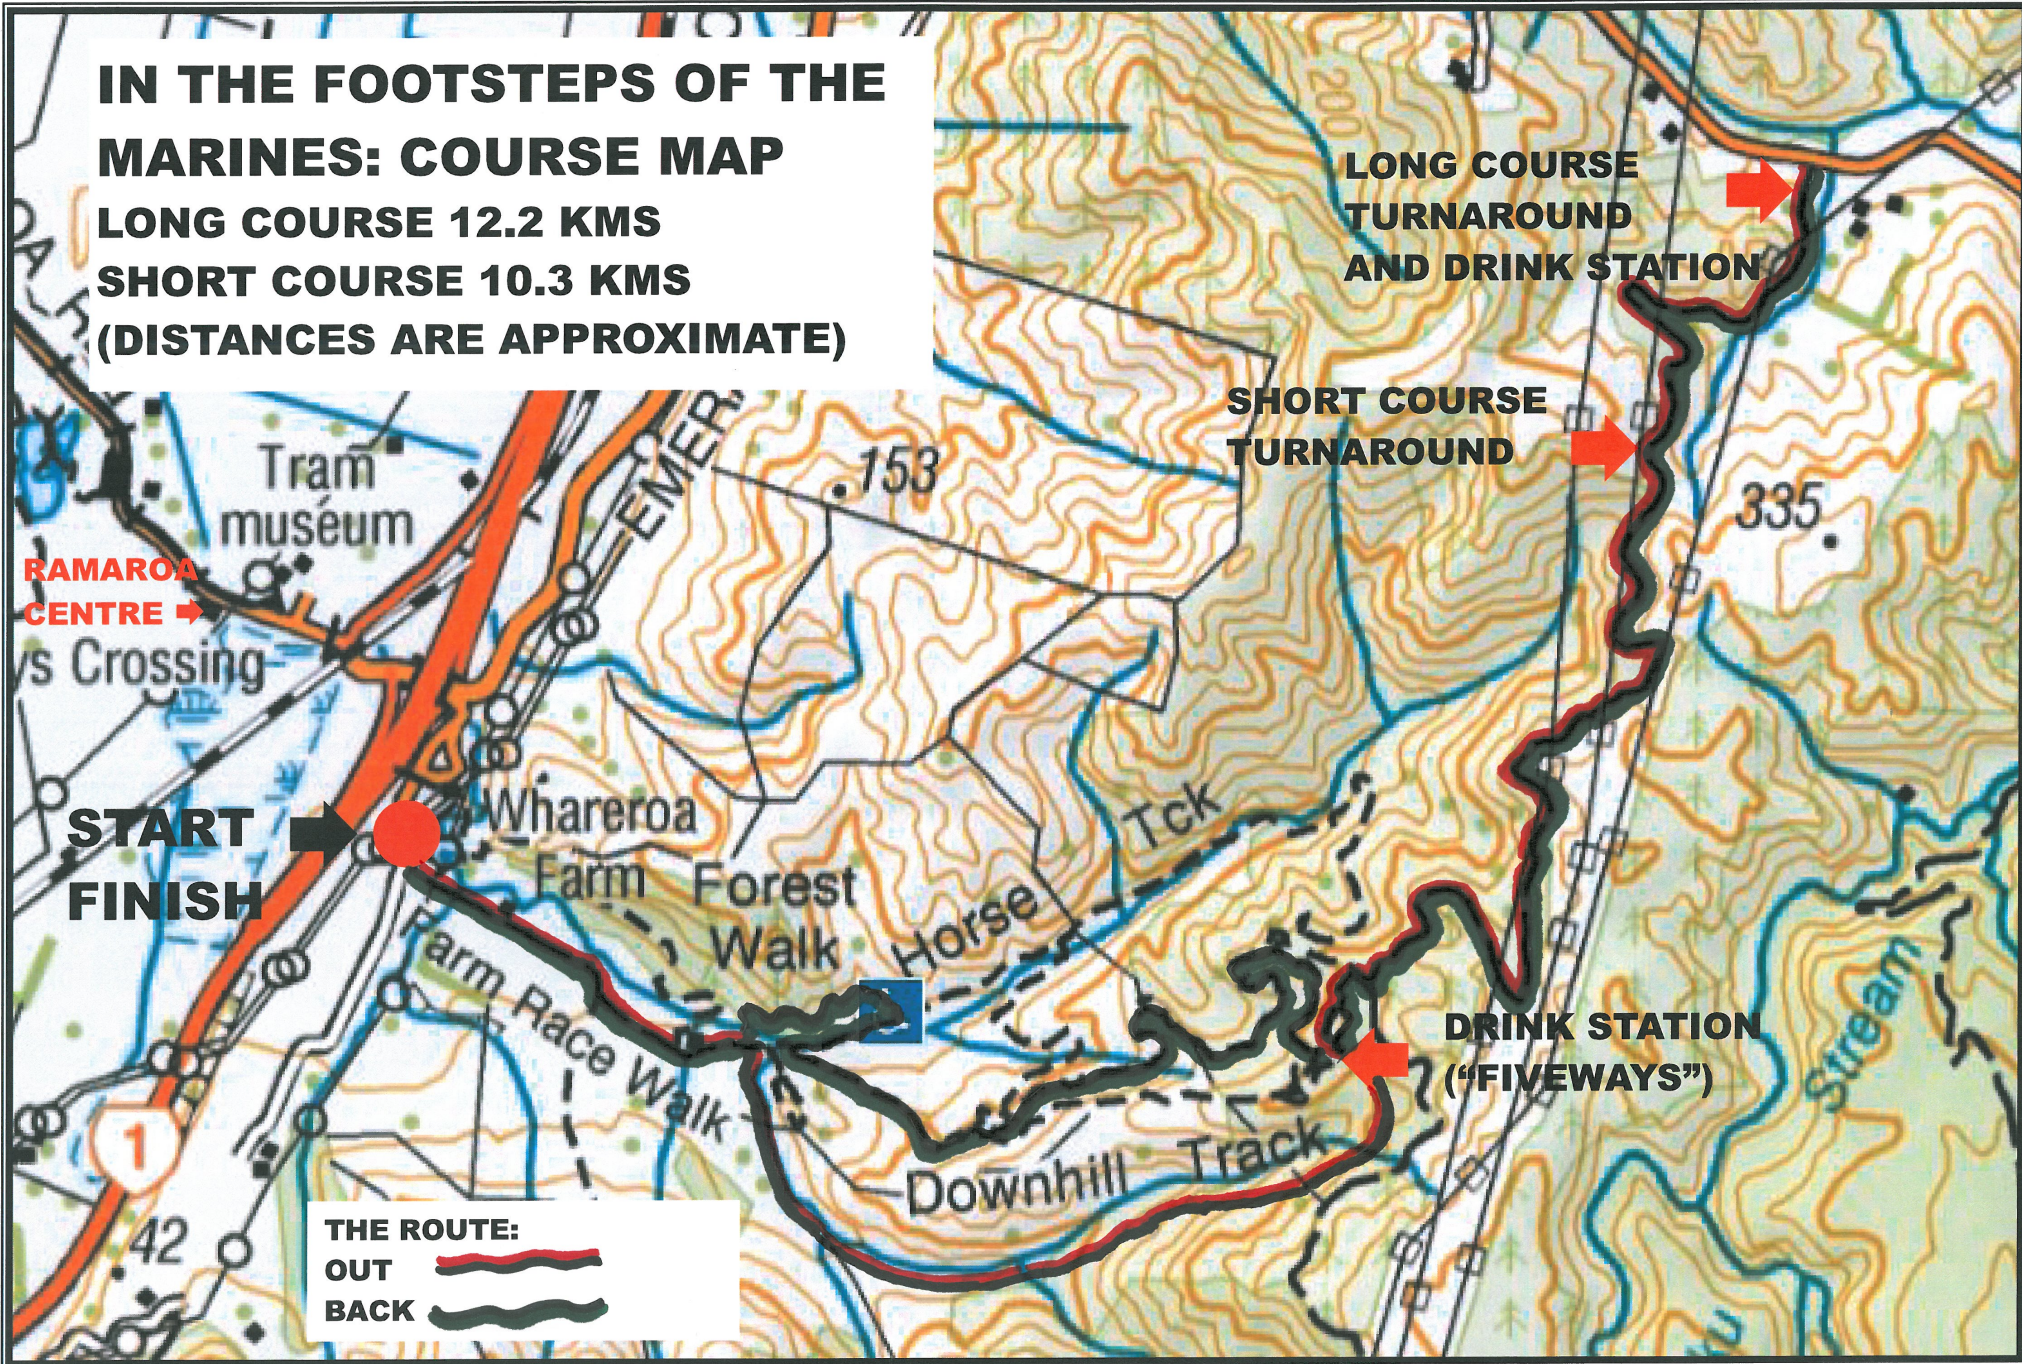

IN THE FOOTSTEPS OF THE MARINES: COURSE MAP

LONG COURSE 12.2 KMS

SHORT COURSE 10.3 KMS

(DISTANCES ARE APPROXIMATE)

LONG COURSE
TURNAROUND
AND DRINK STATION

SHORT COURSE
TURNAROUND

DRINK STATION
("FIVEWAYS")

RAMAROA
CENTRE

START
FINISH

THE ROUTE:
OUT
BACK